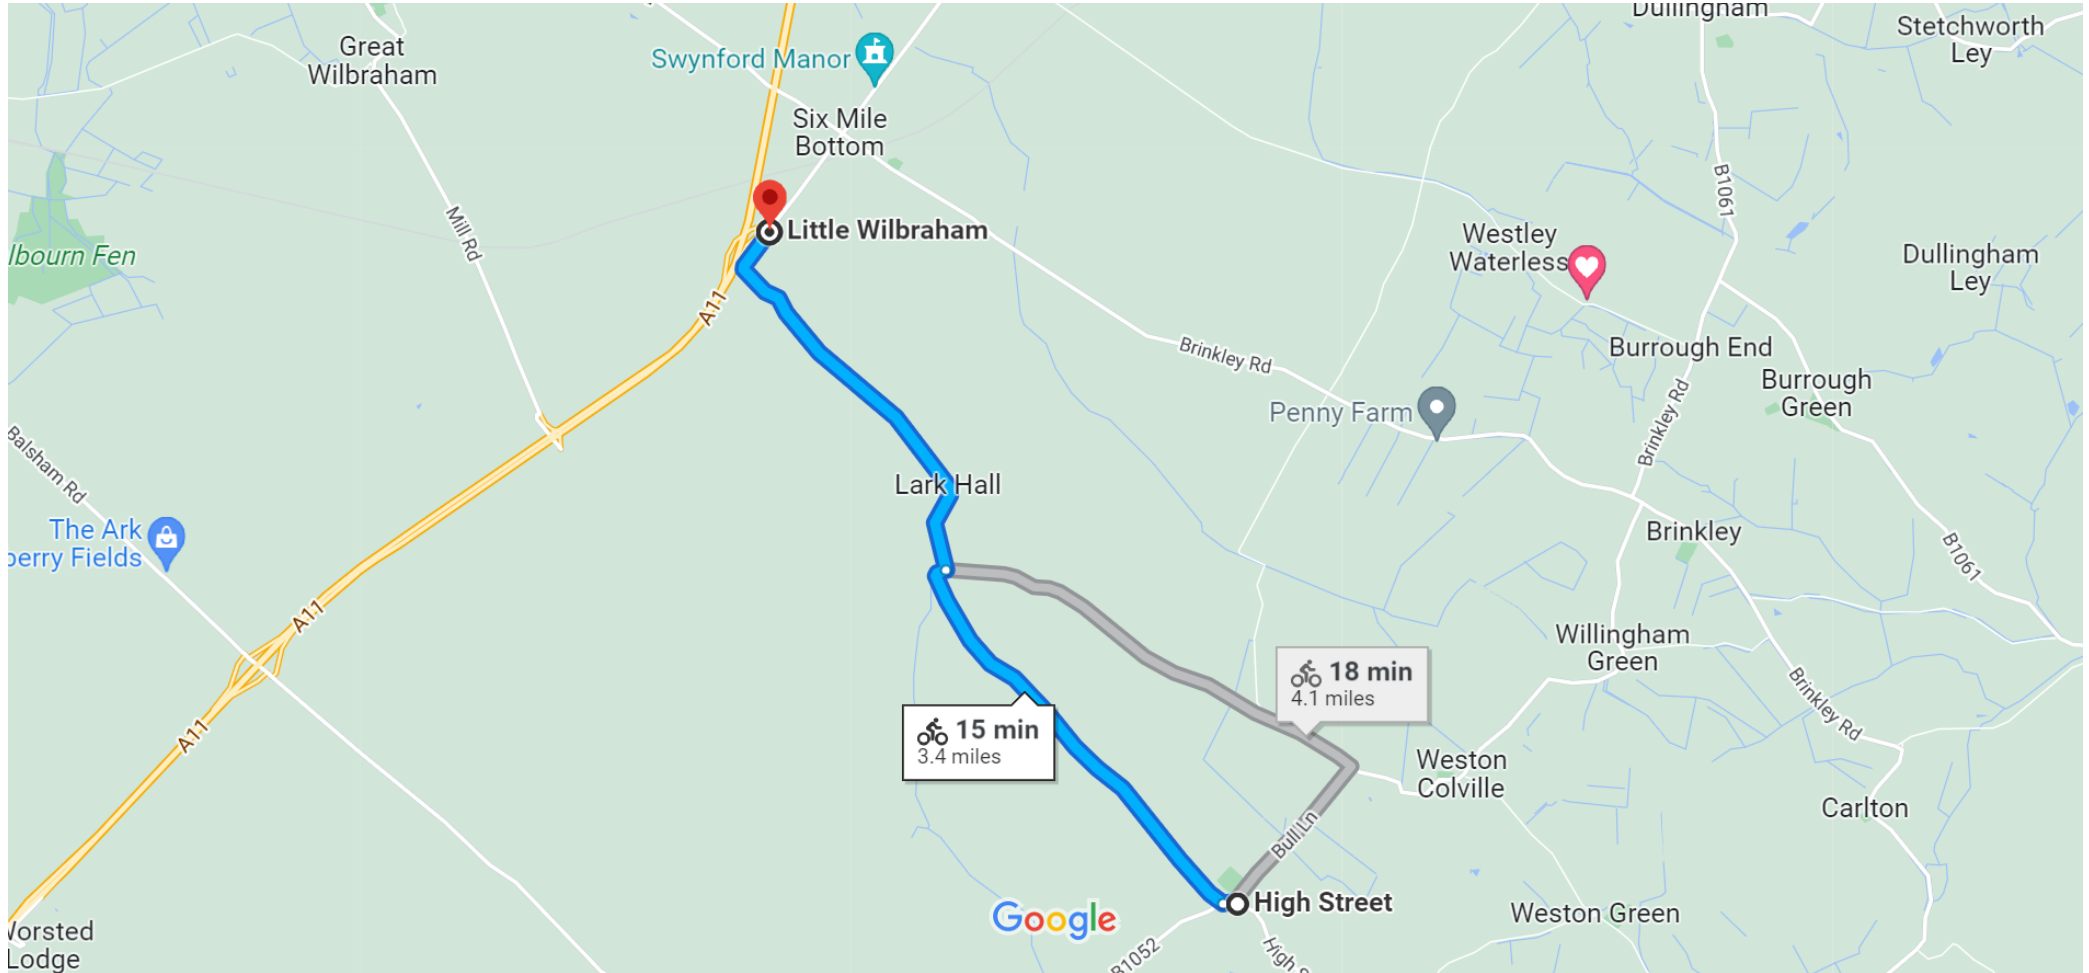

High St, West Wrating, Cambridge CB21 5NJ to Little Wilbraham

Bicycle 3.4 miles, 15 min

Race HQ to Start

Map data ©2022 1 km