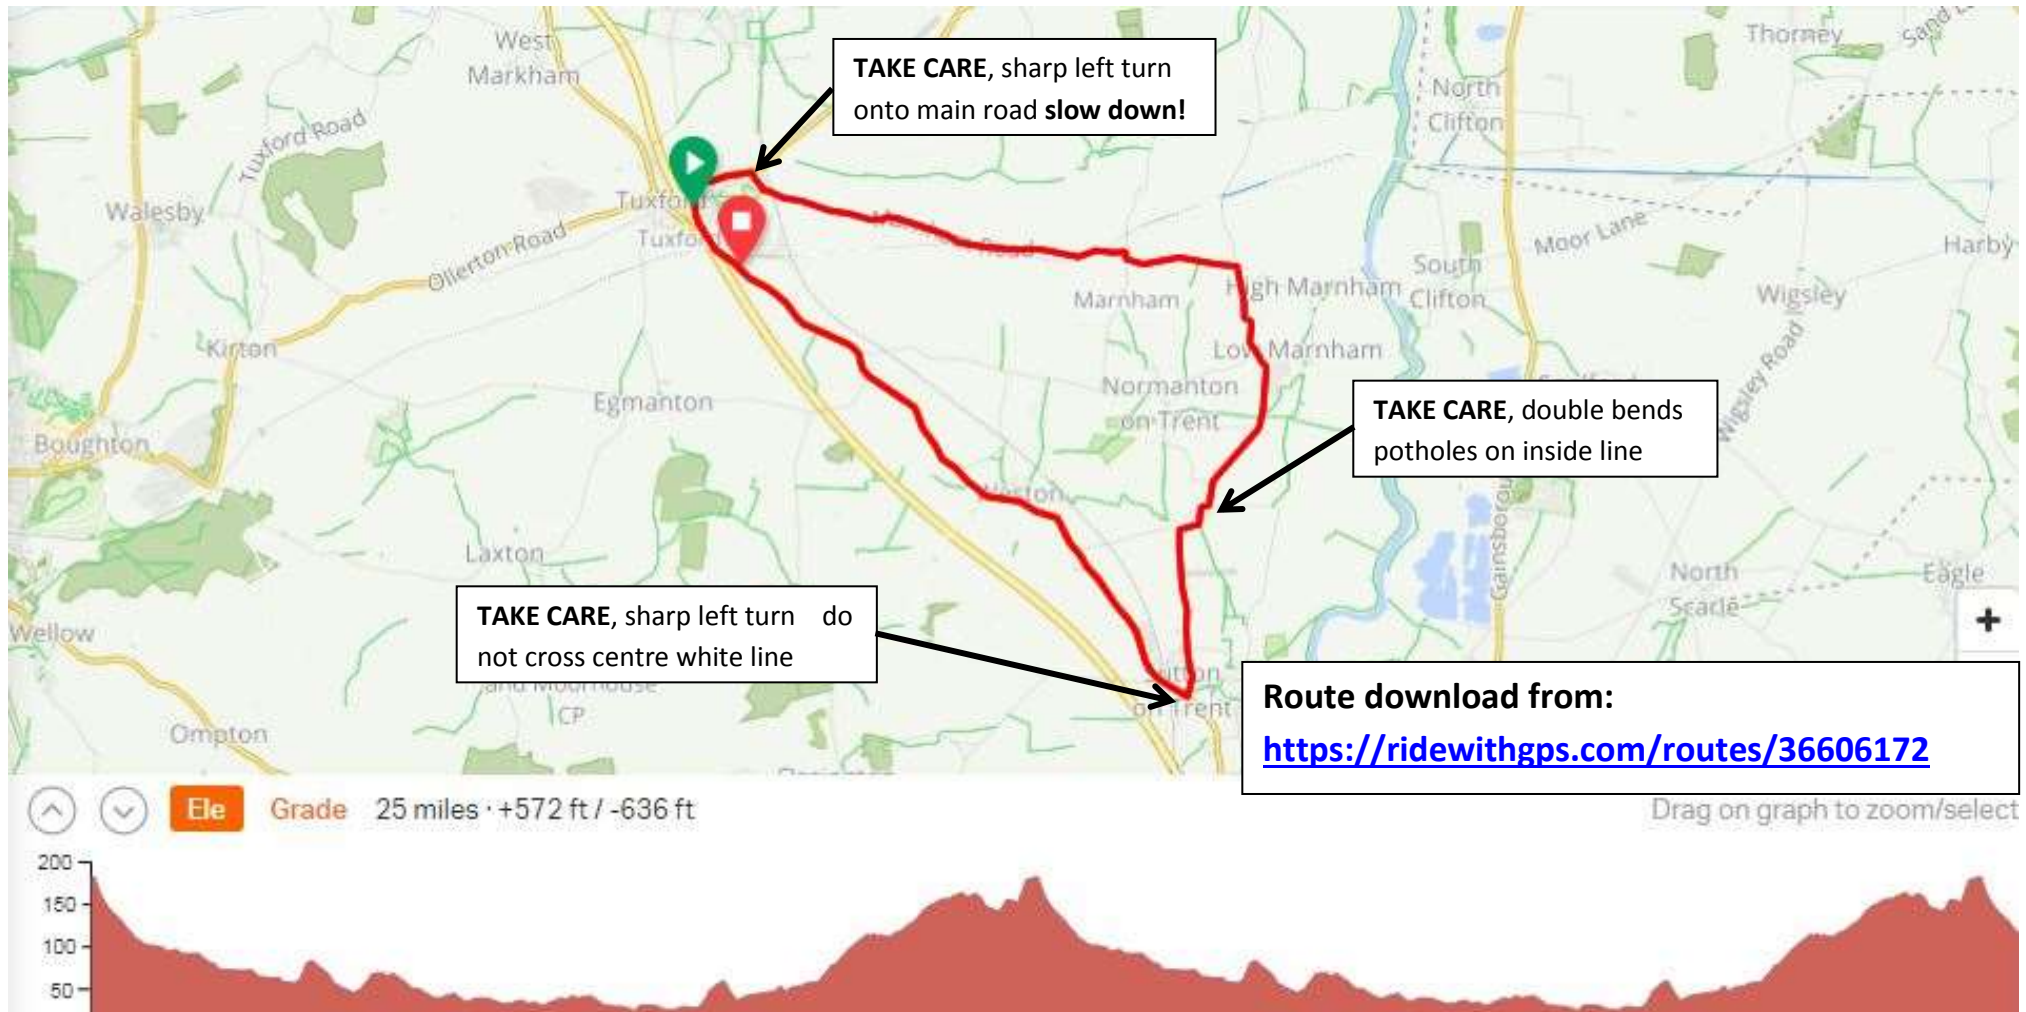

TUXFORD CLARION CC 3-UP TTT COURSE

POLLY TAYLOR'S CIRCUIT - TWO LAPS PLUS EXTRA DROP DOWN THE FIRST HILL

HQ - Chillipetals, Newcastle St, Tuxford, NG22 0LT (car park behind café)

HQ details of Tuxford Clarion 3-up A25/3

HQ this year will be in Tuxford Centre

Parking is only encouraged in two locations:

1. Carpark behind Chilli Petals Café off Newcastle Street NG22 0LT
2. Numbers to be collected and between the carpark and the café courtyard
3. Public carpark on Newark Rd, opposite Mellors Garage

PLEASE DO NOT PARK ON THE SIDE OF THE ROAD, ESPECIALLY DO NOT PARK ON NEWCASTLE STREET WHERE LOCALS USE TO GO TO THE COOP.

Entry to the car park is the first small right turn **NOT** the low archway, which will **smash your bikes on the roof rack** if you try.