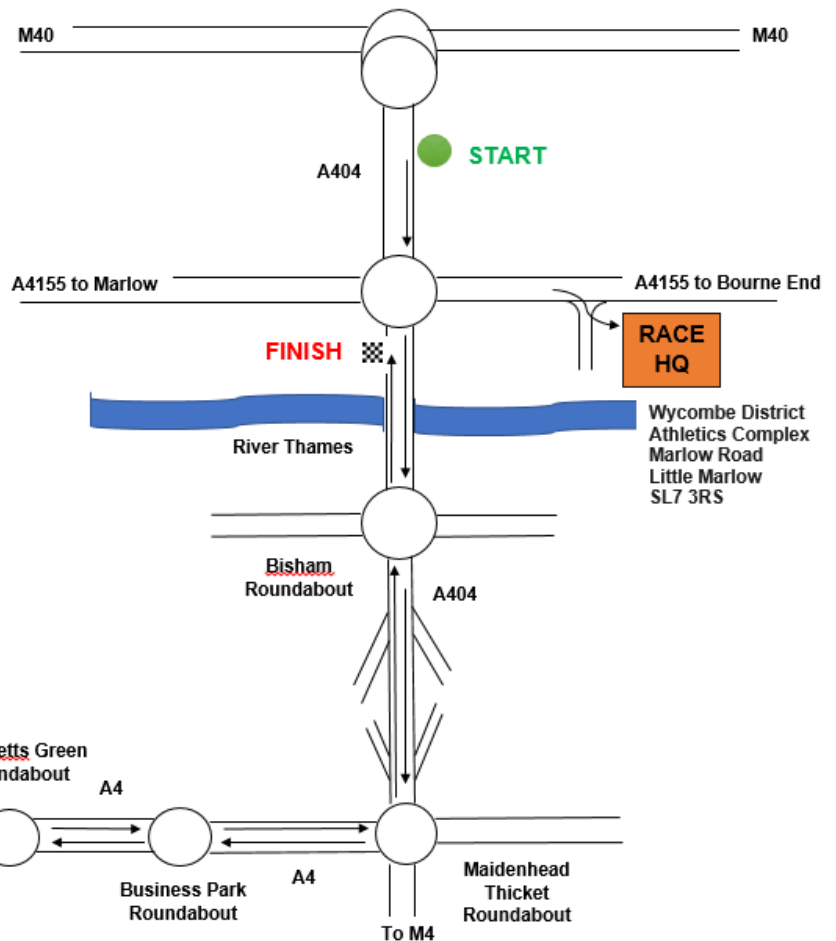

H25/2 25 mile course

Please allow at least 15 minutes to ride up the A404 Dual Carriageway (uphill) to the M40 Roundabout and back down on the opposite carriageway to the Start

Course Description

Start on the A404 approximately 0.4 mile south of Handy Cross RAB, in the first lay-by on the east side of the road, at a point at the southern end of the pathway, where the width of the lay-by Starts to decrease, directly opposite a drain.

Go south, going straight across at the A308/A404 RAB to the junction with the A4, where take the left hand slip road to the Maidenhead Thicket RAB.

Take third exit to join the A4 towards Reading.

Go straight ahead at Maidenhead Business Park RAB and keep straight-ahead at the Burchetts Green mini-RAB.

Go straight through Knowl Hill and Hare Hatch to the A321 Twyford RAB where go straight across and, taking care at the pedestrian lights at Charvil, continue to the Sonning Junction RAB.

Circle the RAB and retrace, taking care at the pedestrian lights at Charvil to go straight across at the A321 Twyford RAB and through Hare Hatch and Knowl Hill to the mini-RAB at the Burchetts Green mini RAB, where bear right still on the A4 to the Maidenhead Business Park RAB

Go straight on to the Maidenhead Thicket RAB.

Bear left down slip road to join A423/A404 to the A308 RAB where take second exit on A404 to a point 17 yards past the centre of a foot bridge over the road, and 32 yards short of lamp post No 14 where finish.