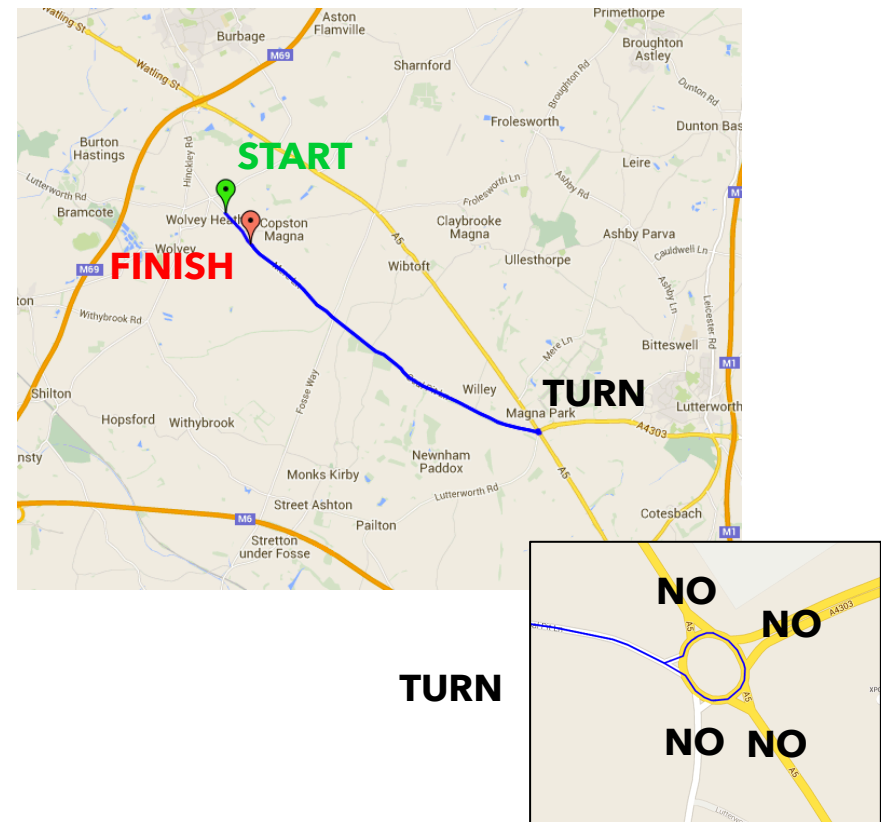

At island at junction with A5/A427 (Cross in Hand) Encircle island; taking

FIFTH exit; to retrace

10 miles

Finish at road drain on left just west of tree about 330 yards before driveway to Wolvey Heath farm

Course map

Remember the onus is on the competitor to know the course - there are marshals but make sure you take the right exit at the turn!

AeroCoach products special offer!

There will be a number of AeroCoach products available to buy on the day or to order, including Aerosockz and Trip Overshoes (medium size only) which you can buy to wear in the race for extra speed!