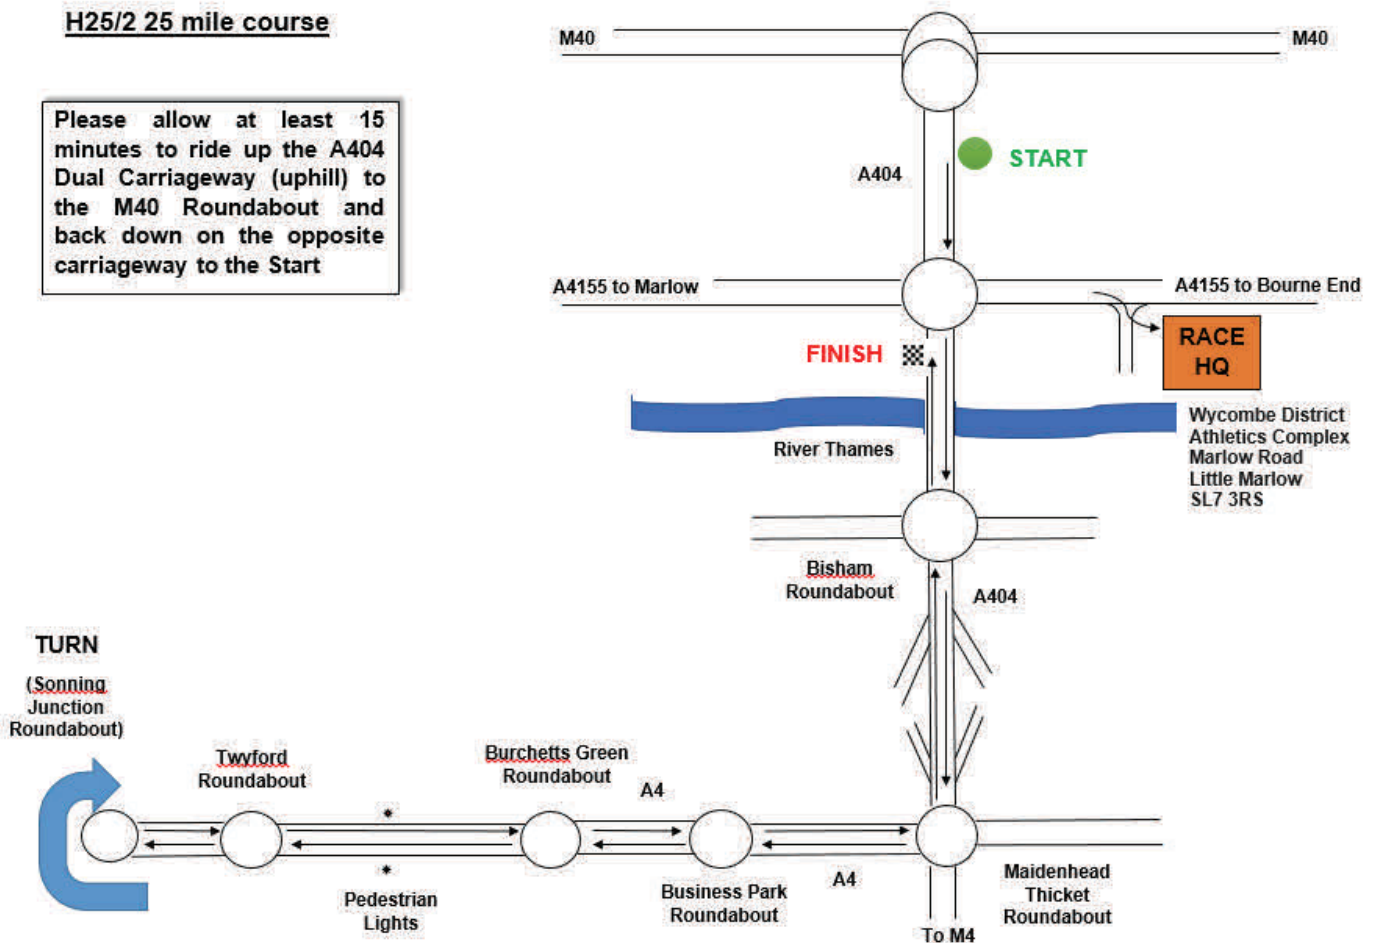

### Course Description

Start on the A404 approximately 0.4 mile south of Handy Cross RAB, in the first lay-by on the east side of the road, at a point at the southern end of the pathway, where the width of the lay-by Starts to decrease, directly opposite a drain.

Go south, going straight across at the A308/A404 RAB to the junction with the A4, where take the left hand slip road to the Maidenhead Thicket RAB.

Take third exit to join the A4 towards Reading.

Go straight ahead at Maidenhead Business Park RAB and keep straight-ahead at the Burchetts Green mini-RAB.

Go straight through Knowl Hill and Hare Hatch to the A321 Twyford RAB where go straight across and, taking care at the pedestrian lights at Charvil, continue to the Sonning Junction RAB.

Circle the RAB and retrace, taking care at the pedestrian lights at Charvil to go straight across at the A321 Twyford RAB and through Hare Hatch and Knowl Hill to the mini-RAB at the Burchetts Green mini RAB, where bear right still on the A4 to the Maidenhead Business Park RAB

Go straight on to the Maidenhead Thicket RAB.

Bear left down slip road to join A423/A404 to the A308 RAB where take second exit on A404 to a point 17 yards past the centre of a foot bridge over the road, and 32 yards short of lamp post No 14 where finish.