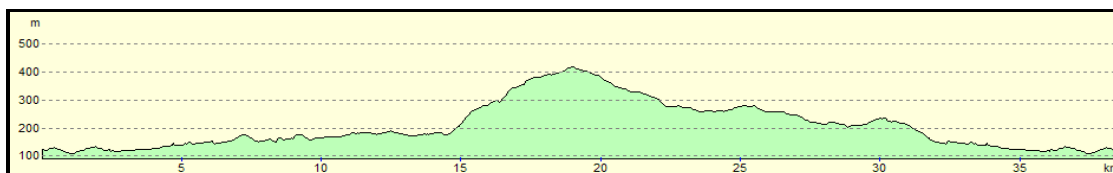

**One course warning is for traffic and especially at the junction of the Redmire road and Whipperdale Bank. This is a fast section of road which we join from the moor descent.**

No vehicles apart from the event officials to be parked in the vicinity of the start. There is public parking very close to the start area.

No warming up on the course while the event is in progress.

## Swaledale Trophy Time Trial Route – Course T243 (Anticlockwise Loop)

Elevation Profile

Please note, this is a challenging course and select the appropriate gearing.  
It is recommended that a hard cycling helmet is worn and a rear warning light is displayed.