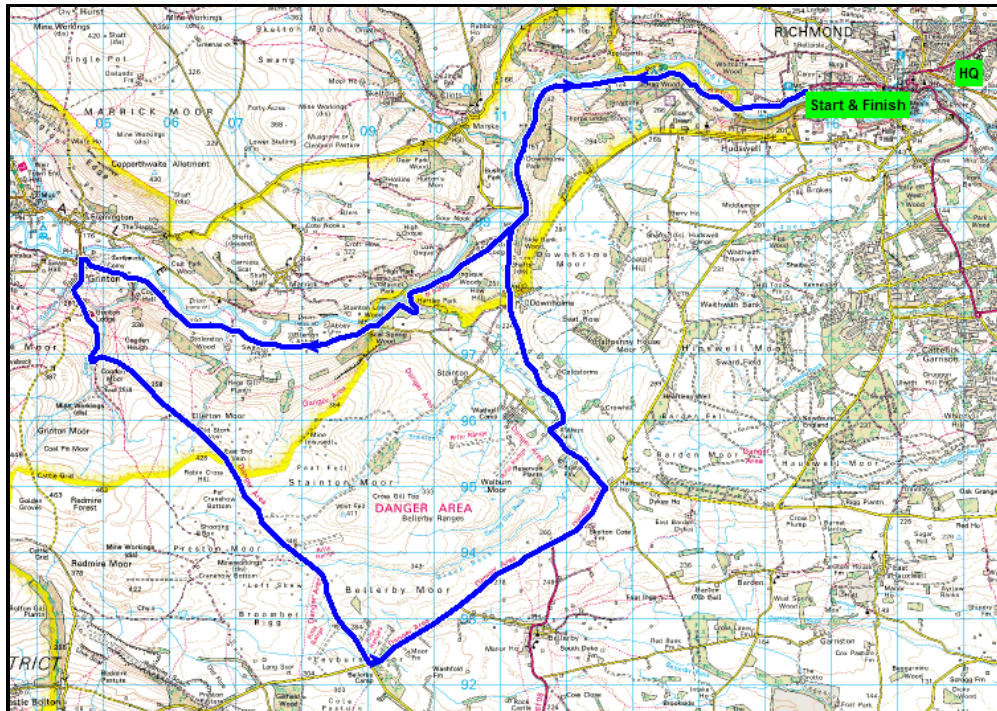

**The HQ is at the school in the Sports Hall area, to the left of the main building as you enter the car park.** Toilets and showers are available

Numbers only available at the event HQ and not at the start. All riders will be required to sign on to collect their number.

**One course warning is for traffic and especially at the junction of the Redmire road and Whipperdale Bank. This is a fast section of road which we join from the moor descent.**

No vehicles apart from the event officials to be parked in the vicinity of the start. There is public parking very close to the start area.

## Swaledale Trophy Time Trial Route – Course T243 (Anticlockwise Loop)

Elevation Profile

Please note, this is a challenging course and select the appropriate gearing.  
It is recommended that a hard cycling helmet is worn and a rear warning light is displayed.