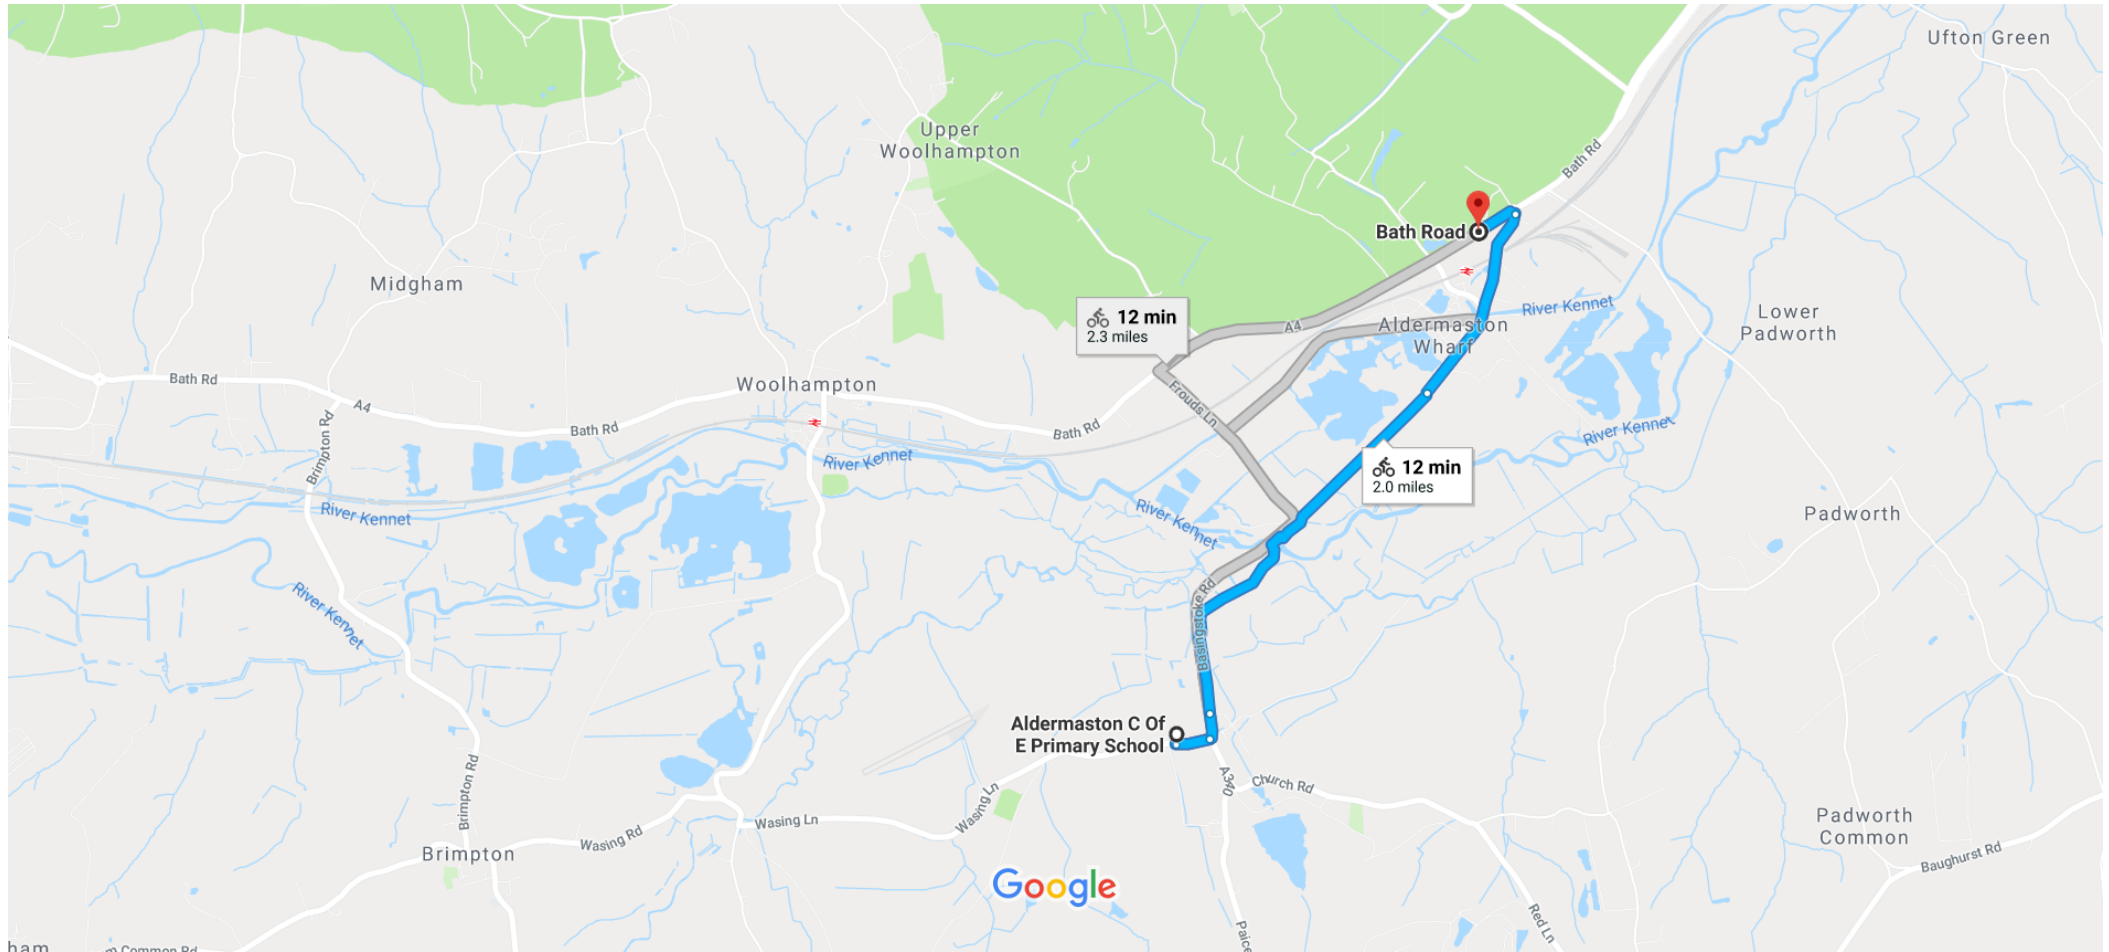

Aldermaston C Of E Primary School to Bath Rd, Reading

Bicycle 2.0 miles, 12 min

Route to start

Map data ©2018 Google 500 m

via Aldermaston Cycleway and Basingstoke Rd/A340

12 min

2.0 miles

via Basingstoke Rd/A340

12 min

2.3 miles

via Basingstoke Rd/A340 and Bath Rd/A4

12 min

2.3 miles

All routes are mostly flat