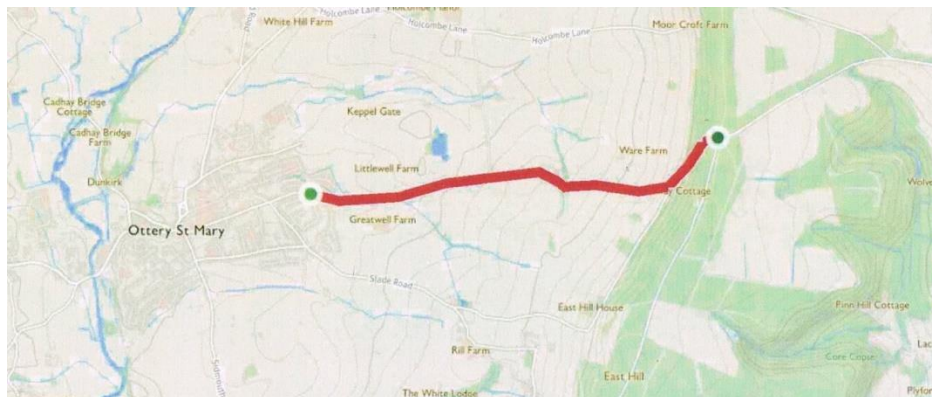

In the interest of your own safety Cycling Time Trials and the event promoters strongly advise you to wear a hard shell helmet that meets the internationally accepted safety standard. **ALL ENTRANTS UNDER 18 MUST WEAR A HELMET – NO HELMET, NO RIDE**

Parental Consent Forms ARE REQUIRED for all riders under 18 years of age on the day of the event. Forms can be downloaded from the CTT website, or found attached to this email.

Rules: Competitors are reminded that the CTT regulations must be adhered to at all times, in particular **Rule 20 – observance of the law; Rule 21 – paced and company riding; Rule 22 use of motor vehicles.**

Remember to keep your heads up and be aware of traffic in the finish area. Please call out your race number when passing the line.

Course Description:

Starts about 200m before the Ottery St Mary town sign at the bottom of Chineway Hill Road. Road climbs gradually with a very slight downhill section in the middle before climbing away again to reach around 20% just prior to the finish which is just before the junction with the road to the East Hill Strips to the right.

Length – 2.5km

Elevation gain – 159m

Prizes

Placing	1st	2nd	3rd
Overall Men	250	100	50
Overall Women	250	100	50
Veteran Men 40 - 49	50		
Veteran Women 40 - 49	50		
Veteran Men 50 - 59	50		
Veteran Women 50 - 59	50		
Veteran Women 60+	20		
Juvenile Men	40		
Junion Men	40		

Timekeepers:
Sally Hutter
Robert Russell

Signing on/Headquarters:
The Institute
Yonder Street
EX11 1HD

Event Secretary:
Brandon Ellis
Ivydene
Chardstock
brandon_ellis@btinternet.com

07508 128666