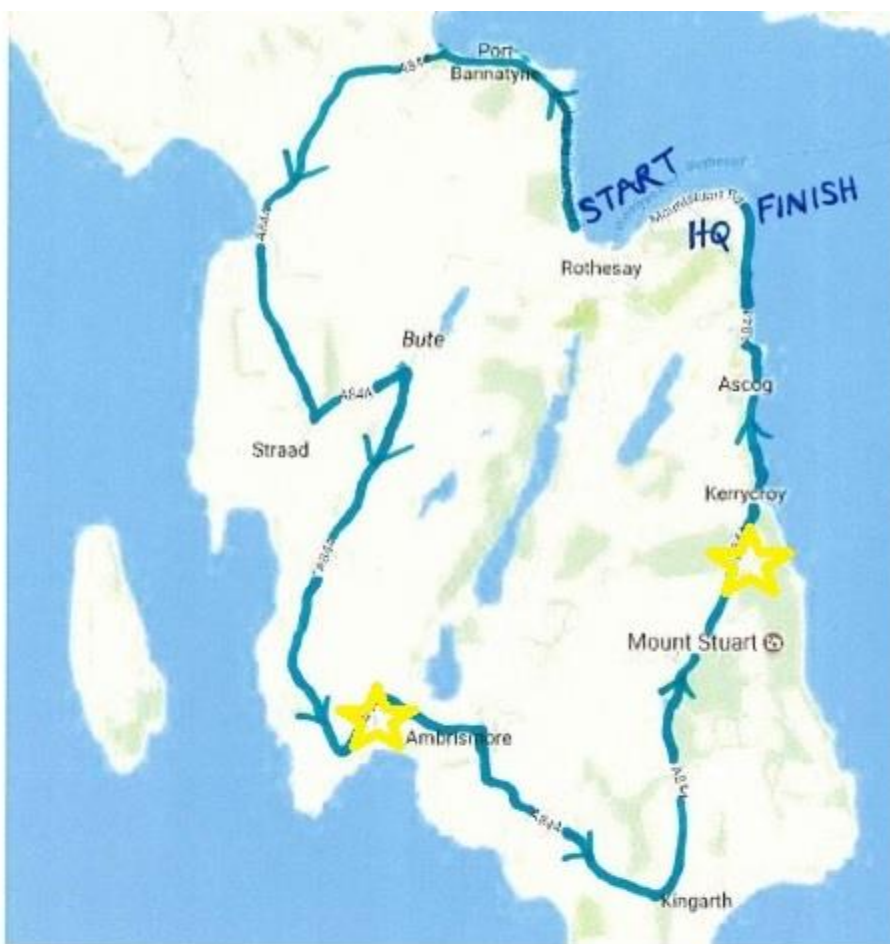

Notes

- a lead motorbike will police the front of the race
- a car will follow behind the race

There are two bends that riders should exercise particular caution around: descending into Scalpsie Bay area and descending down Mount Stuart hill towards Kerrycroy village.