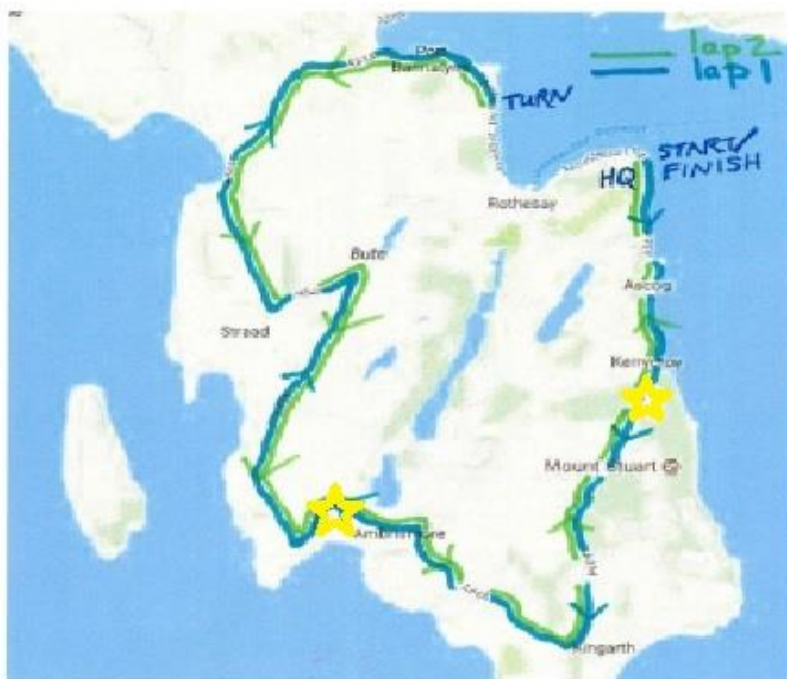

Notes

- a lead car will police the front of the race
- a car will follow behind the race
- a motorbike will travel in front of the scratch group

The turn at the end of lap 1 (clockwise) into lap 2 (anti-clockwise) is shown below.

There are two bends that riders should exercise particular caution around: descending into Scalpsie Bay area and descending down Mount Stuart hill towards Kerrycroy village.