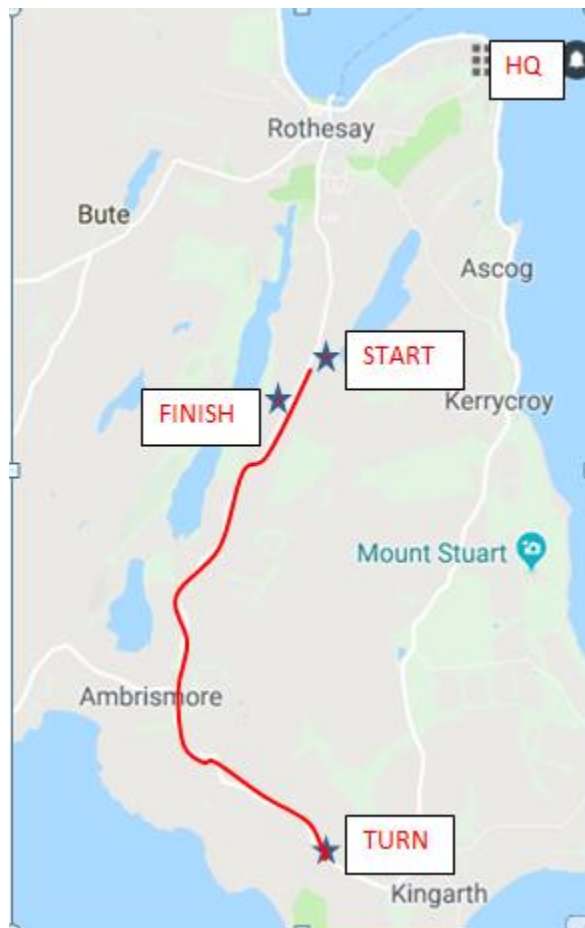

10MILE TIME TRIAL RACE INFORMATION & COURSE:

This race is promoted for and on behalf of Cycling Time Trials under their Rules and Regulations'. New course this year only (our familiar Ettrickdale course has a temporary traffic light on it, and major repairs expected to be completed still nowhere in sight!). We are instead using a version of a course used for our annual Triathlon event, the 'Loch End 10'. This is probably best described as undulating, not flat but not hilly – a good course for sure!

Start Time 10:30. To get to the start, head into Rothesay from HQ, turn left at traffic lights (only 1 set in Rothesay), and continue this direction for 1 mile approx.: past the Castle, past Rothesay Leisure Centre, past Rothesay Academy, on up a steady hill.

Race starts at Loch End small farm junction, travel out the B88, continuing onto the A844. After approximately 5 miles riders are turned around a dead-turn (marshaled). Please note Finish Line is 0.3 mile before the Start Line (or in other words, riders will have finished before they reach the Start line).

Notes

- Start line is approx. 2 miles from HQ; please ensure you do not miss your allotted start time
- No warming-up on course; one suggestion would be to use Rothesay Academy car-park area to set up turbos etc.
- Keep Start and Finish areas clear for other riders safety