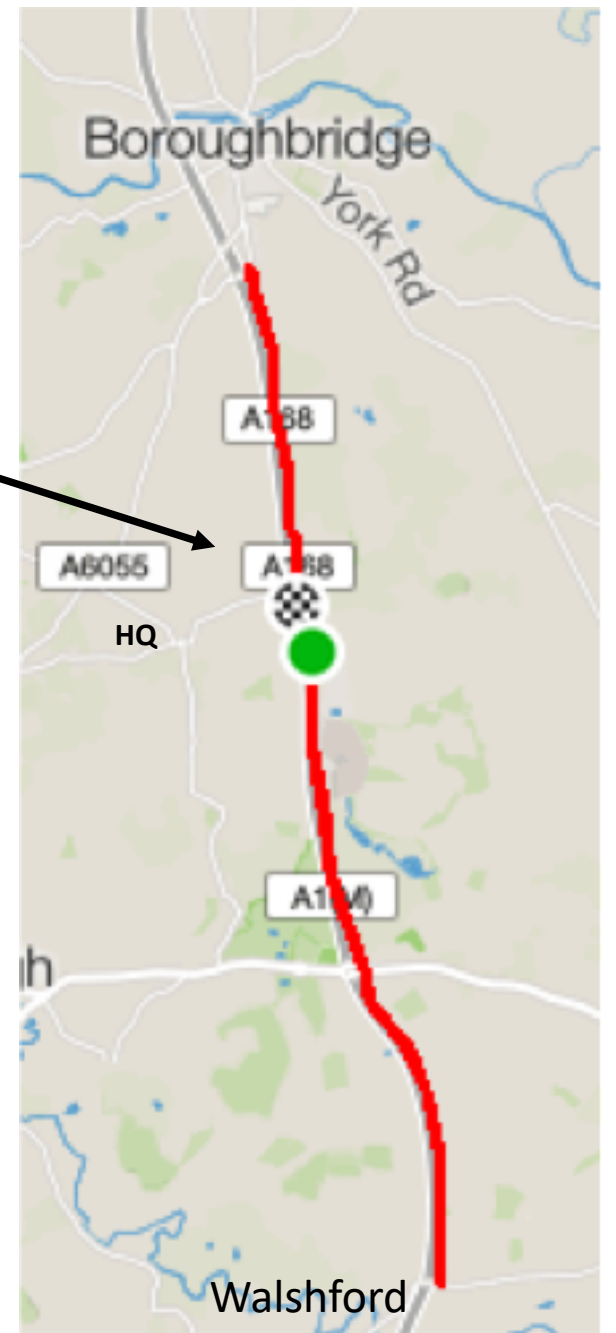

★ Arkendale Hall to V235 Start Line

Print Export Edit Duplicate

Arkendale Community Hall

Arkendale Community Hall
Banquet hall

Directions

SAVE NEARBY SEND TO YOUR PHONE SHARE

- Moor Ln, Arkendale, Knaresborough HG5
- arkendale.org.uk
- 01423 340240
- Claim this business
- Suggest an edit
- Add a photo