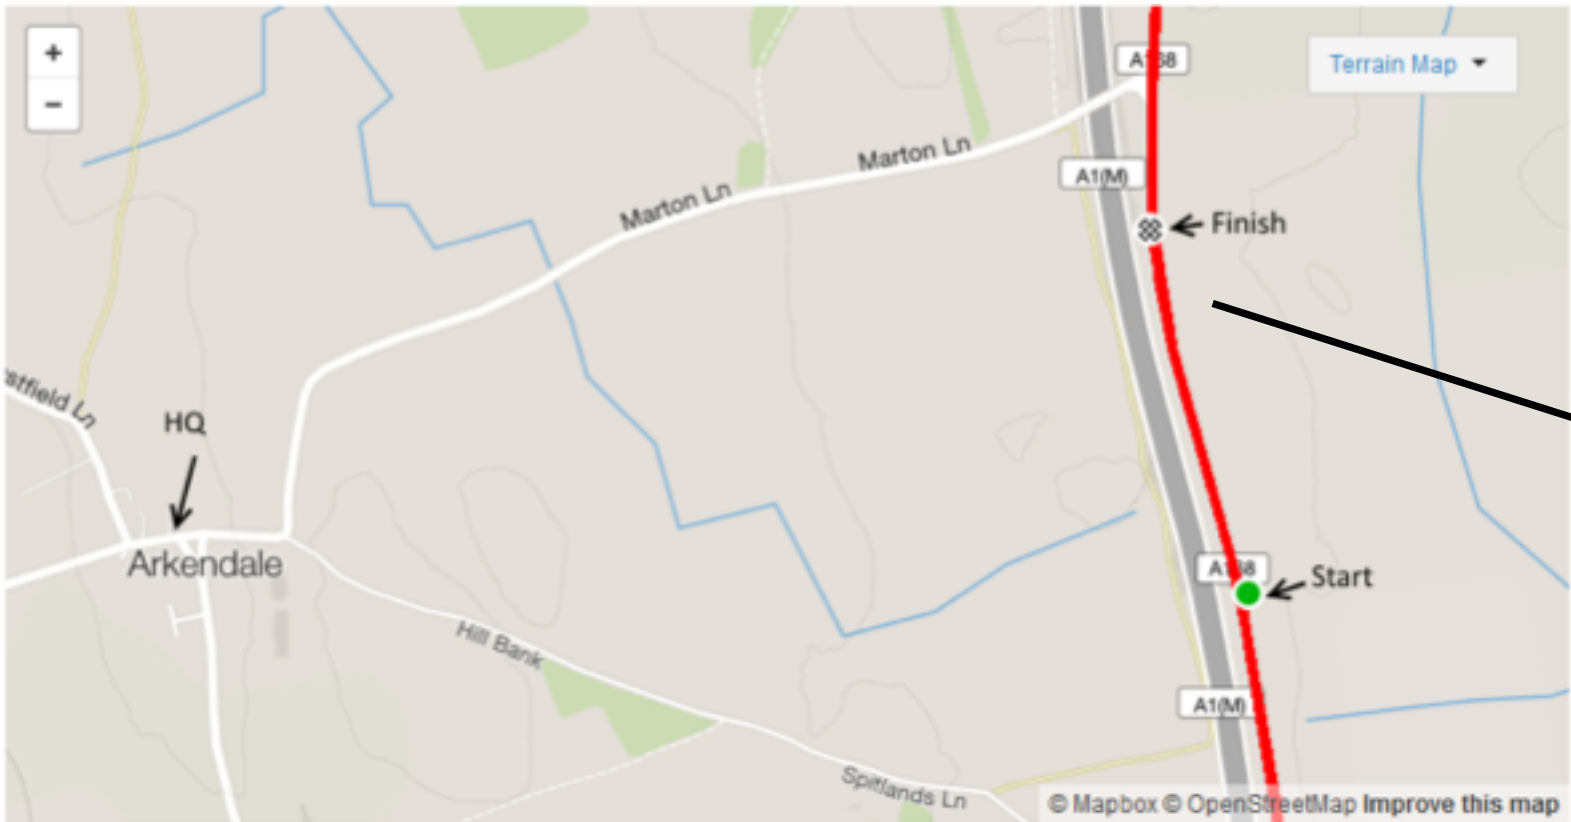

★ Arkendale Hall to V235 Start Line

Print Export Edit Duplicate

Arkendale Community Hall

Arkendale Community Hall
Banquet hall

Directions

SAVE NEARBY SEND TO YOUR PHONE SHARE

- Moor Ln, Arkendale, Knaresborough HG5
- arkendale.org.uk
- 01423 340240
- Claim this business
- Suggest an edit
- Add a photo