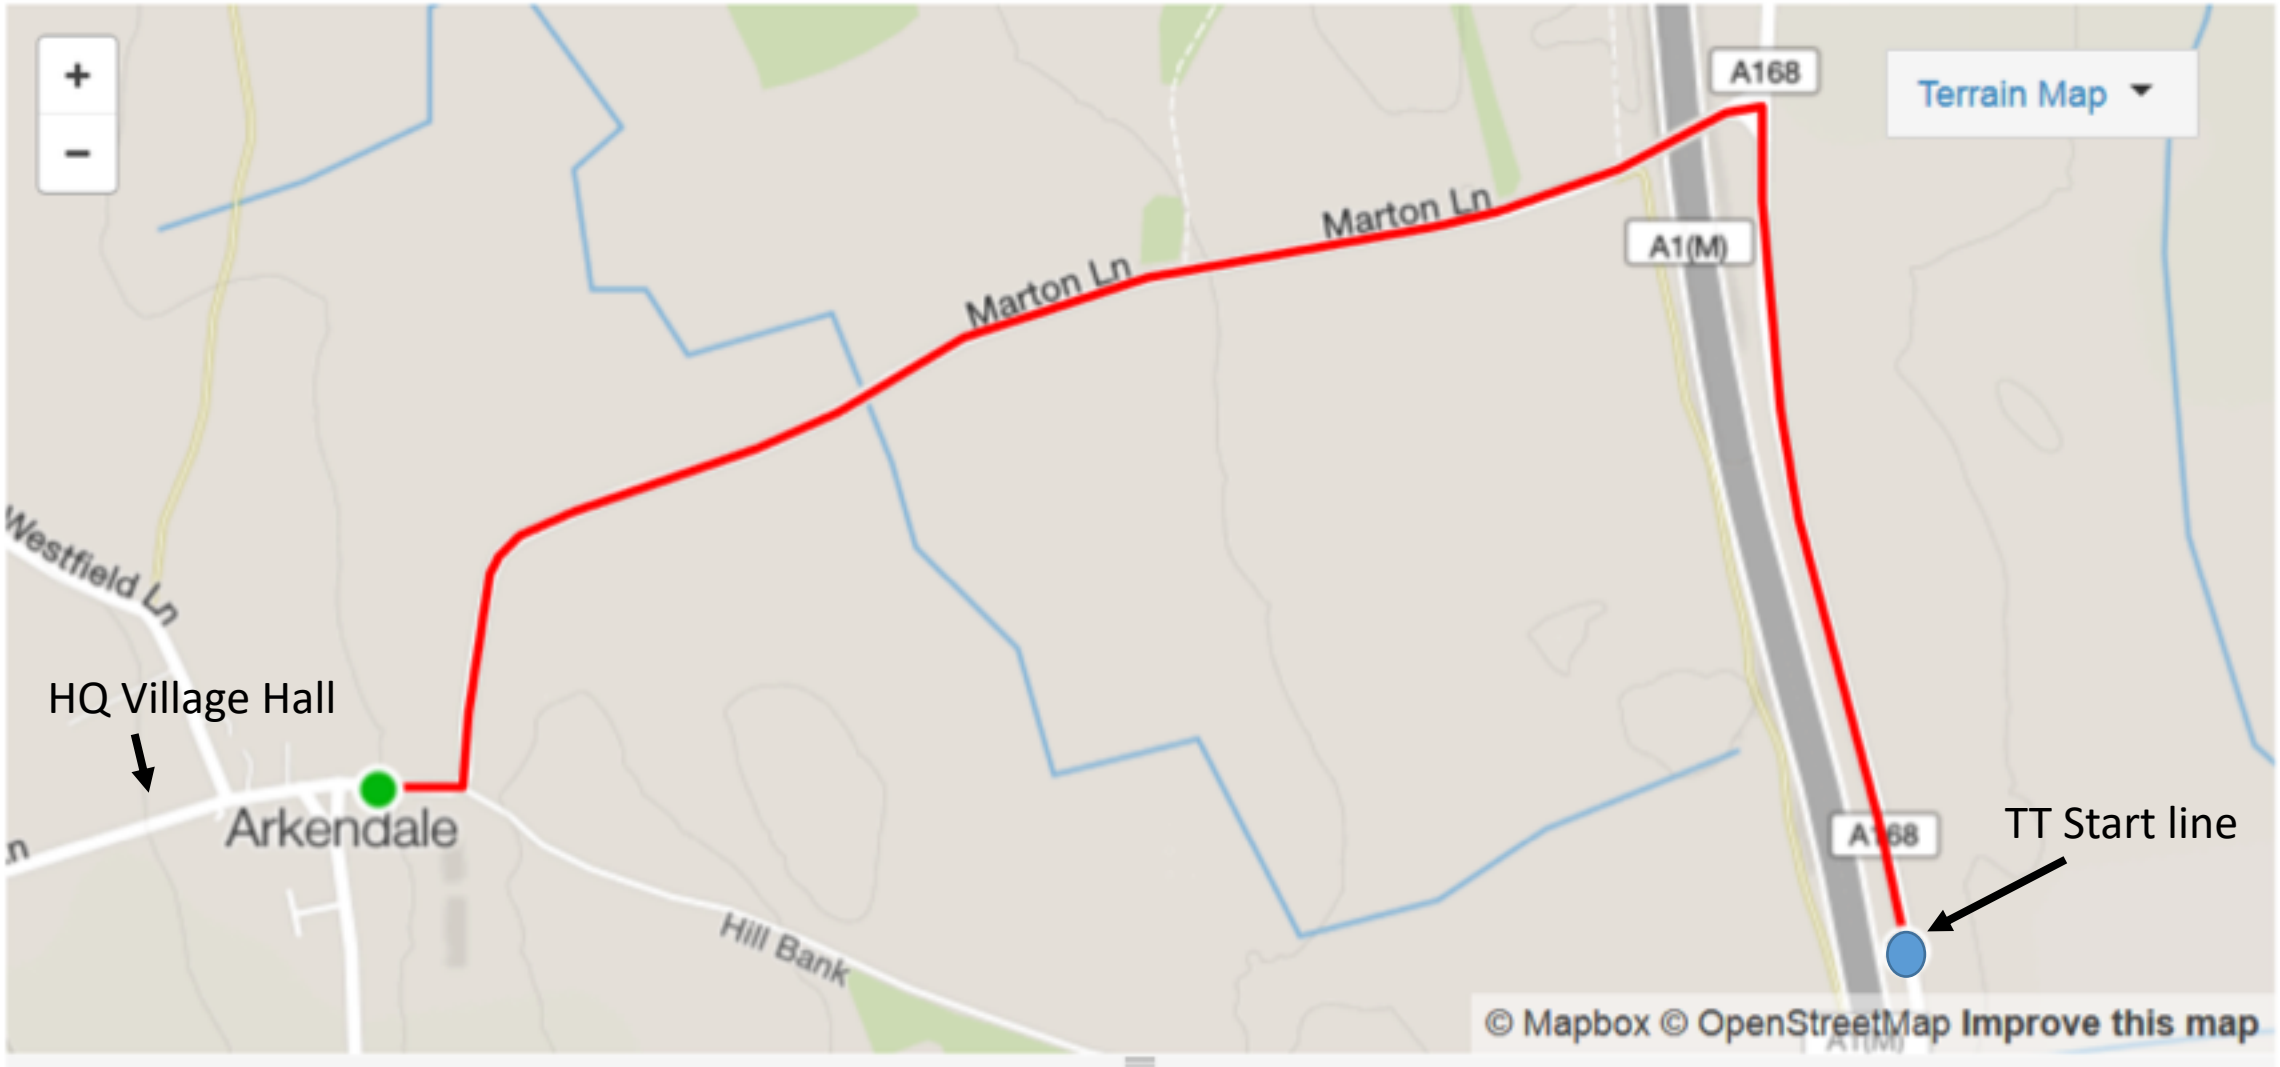

★ Arkendale Hall to V235 Start Line

Print Export Edit Duplicate

Arkendale Community Hall

Arkendale Community Hall
Banquet hall

Directions

SAVE NEARBY SEND TO YOUR PHONE SHARE

- Moor Ln, Arkendale, Knaresborough HG5
- arkendale.org.uk
- 01423 340240
- Claim this business
- Suggest an edit
- Add a photo