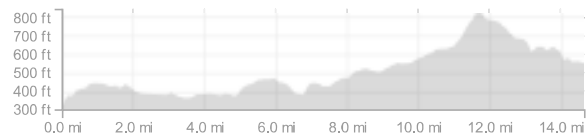

**STRAVA****Neilston Dunlop Neilston**<https://www.strava.com/routes/6287569>**14.6mi**

Distance

**804ft**

Elevation Gain

**Road**

Ride Type

Est. Moving Time: 1:09:20

Route recommendations may be incomplete and/or inaccurate and may contain sections of private land and/or sections of terrain that could be challenging or hazardous. Always use your best judgement about the safety of road and trail conditions and follow traffic and property laws. Est. Moving Time based on your avg speed of 12.7 mi/h over last 4 weeks

DIRECTION	DISTANCE (miles)
Proceed onto Lochlibo Road	0.0
Proceed onto Lochlibo Road	1.2
Proceed onto Lochlibo Road	2.6
Left onto Dunlop Road	4.8
Proceed onto Dunlop Road	4.9
Continue on Lugton Road	6.8
Right onto Main Street	7.1
Left onto Stewarton Road	7.2
Continue on Dunlop Road	7.5
Proceed onto Dunlop Road	7.8
Left	8.0
Proceed	8.2
Continue on Kingston Road	14.3
Proceed onto Kingston Road	14.5
Arrive at Finish	14.6