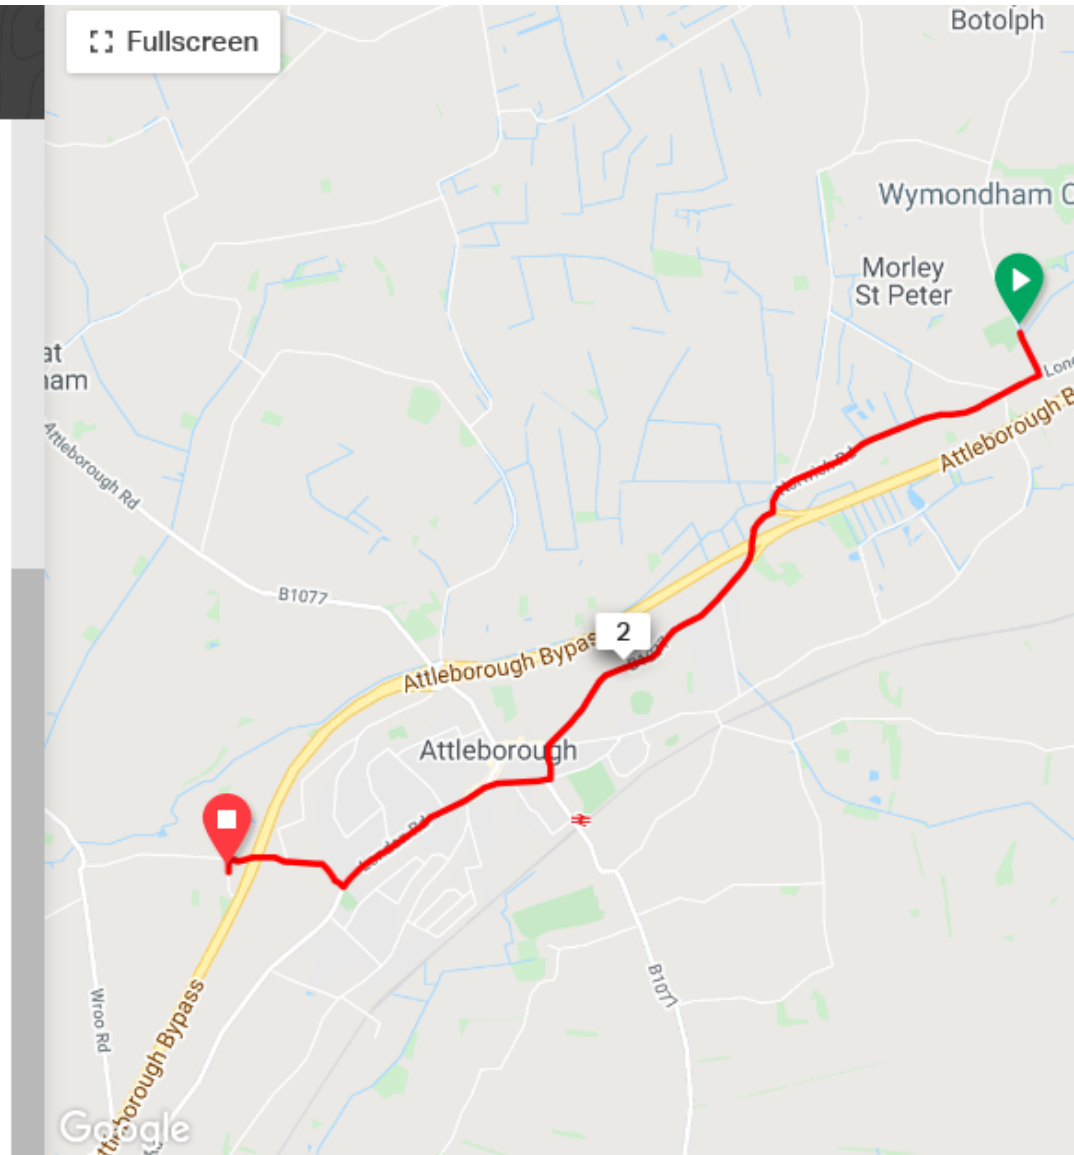

## Route to B15/1 start

Fullscreen

### Cuesheet

- Turn right onto Norwich Rd 0.2 mi
- Turn right to stay on Norwich Rd 1.2 mi
- Turn right onto Connaught Rd/B1077 2.5 mi
- ↑ Continue onto High St 2.7 mi
- ↑ Continue onto London Rd 2.9 mi
- Turn right onto W Carr Rd 3.3 mi
- Turn right onto Carver's Ln 3.5 mi
- ← Turn left 3.5 mi
- ← Turn left onto W Carr Rd 3.7 mi
- ← Turn left to stay on W Carr Rd 3.8 mi

### Comments

Ele

Grade

3.8 miles · +69 ft / -102 ft