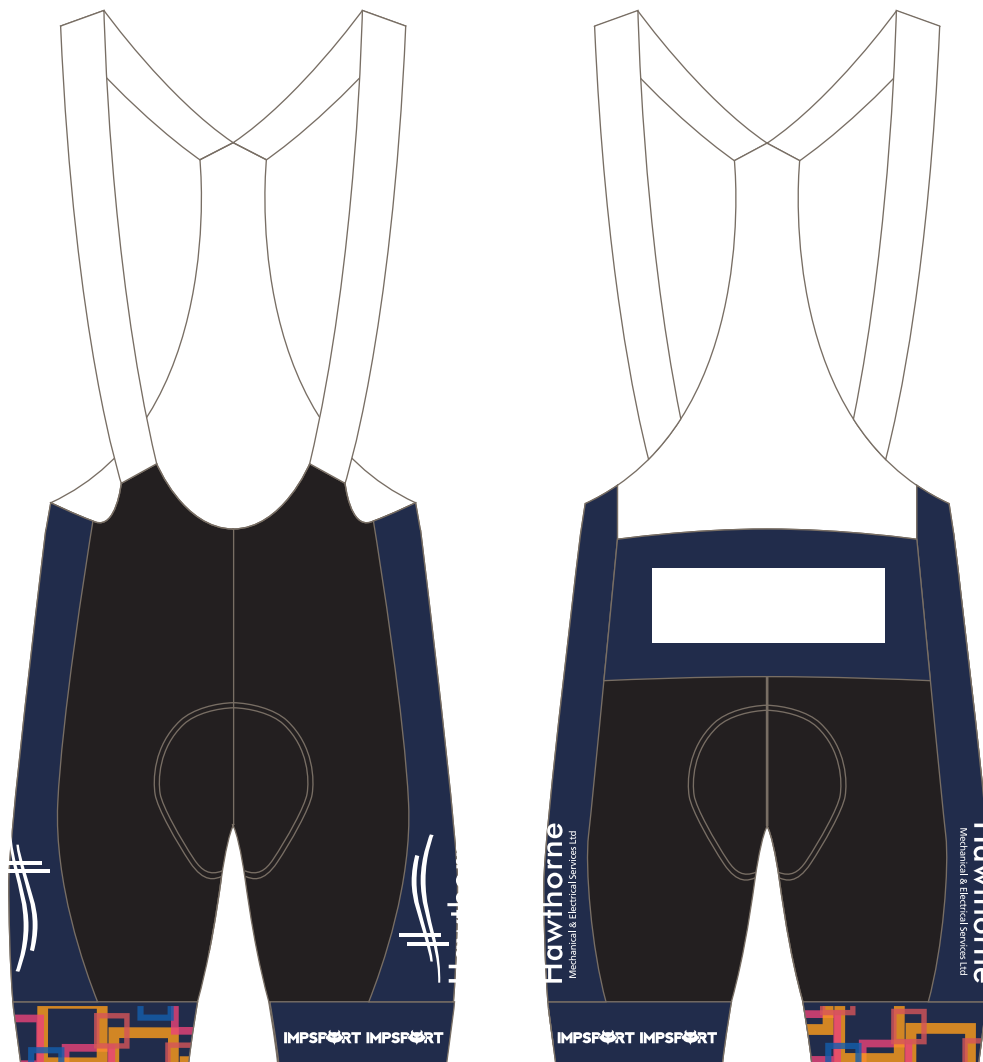

SHORT SLEEVE

COLLAR

FRONT

BACK

**GARMENT SPECIFICATIONS**

Garment Code: CY04021241  
 Garment Description: T2 Road Jersey - Short Sleeved

**COLOURS**

-  White material colour
-  Impsport Navy (P2767c)
-  PANTONE 7455 C
-  PANTONE 205 C
-  PANTONE 1375 C
-  PANTONE 7418 C

All colours should be specified by the customer in spot coated pantones, if this is not possible then we will assign the best match.

**PRINTER:**

**SCALING PERCENTAGES:**

**ARTWORK APPROVED ON:**

...../...../.....

**ARTWORK APPROVED BY:**

.....

**GARMENT SPECIFICATIONS**

Garment Code: CY0403X190  
 Garment Description: T2 Bib Shorts

**COLOURS**

-  White material colour
-  Impsport Navy (P2767c)
-  PANTONE 7455 C
-  PANTONE 205 C
-  PANTONE 1375 C
-  PANTONE 7418 C