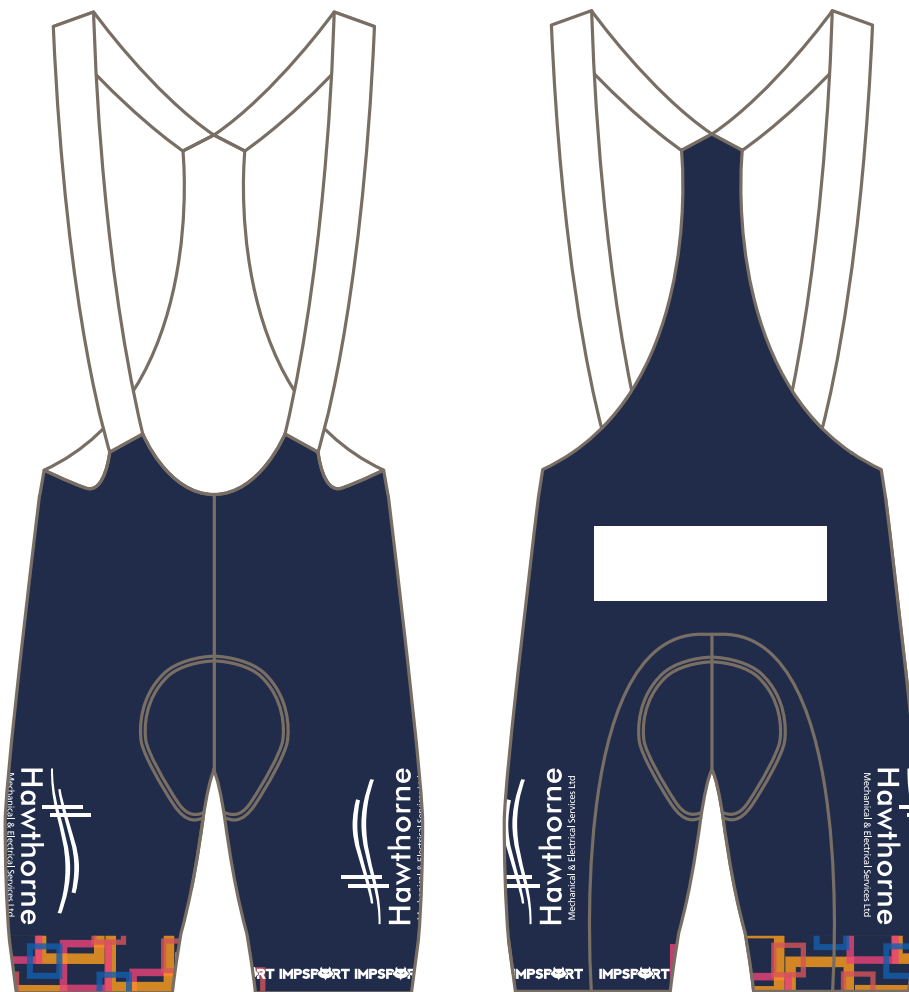

**ARTWORK APPROVED BY:**

.....

**GARMENT SPECIFICATIONS**

Garment Code: CY0403X195  
 Garment Description: T3 Bib Shorts

**COLOURS**

- White material colour
- Impsport Navy (P2767c)
- PANTONE 7455 C
- PANTONE 205 C
- PANTONE 1375 C
- PANTONE 7418 C